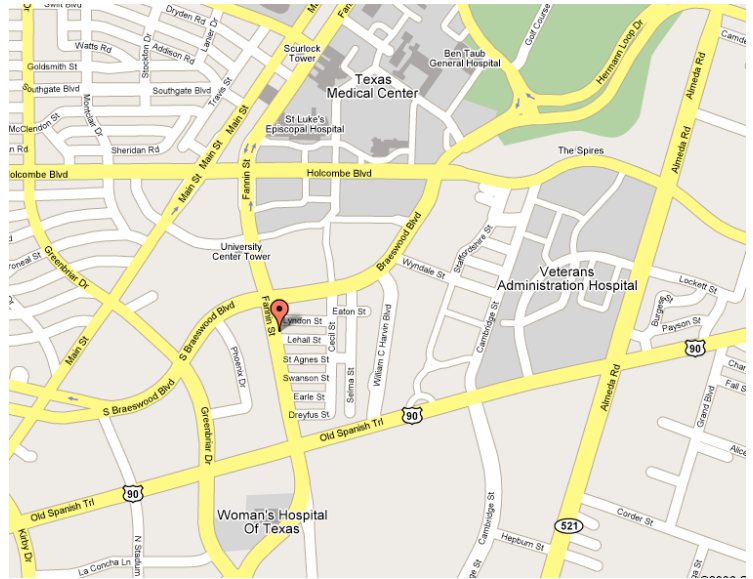

Camp Janus's NEW pickup and drop of area for Camp is:

**Fire Station #33  
7117 Fannin @ South Braeswood**

**FROM 1-10:**

Exit Studemont, drive south on Studemont (Studemont will change its name to Montrose) to Main Street. Curve around the fountain (Mecom Fountain) onto Main street (veering RIGHT, headed southwest). At Holcombe Blvd (also called W. Holcombe Blvd), turn LEFT (headed east). Immediately turn RIGHT (headed south) on Fannin street. Fire station is on your LEFT past Lyndon street.

**FROM 610:**

From 610 South Loop, exit Fannin street and go North. Follow Fannin Street as it veers RIGHT (left would turn into Greenbriar - don't get on Greenbriar!) Fire station is on your RIGHT past Lehall street.

**FROM 59:**

Exit Main street, drive South. Curve around the fountain (Mecom Fountain) onto Main street (veering RIGHT, headed southwest). At Holcombe Blvd (also called W. Holcombe Blvd), turn LEFT (headed east). Immediately turn RIGHT (headed south) on Fannin street. Fire station is on your LEFT past Lyndon street.

**FROM 45:**

Take the 59 exit, heading southwest. Exit Main street, go SOUTH on Main street. Curve around the fountain (Mecom Fountain) onto Main street (veering RIGHT, headed southwest). At Holcombe Blvd (also called W. Holcombe Blvd), turn LEFT (headed east). Immediately turn RIGHT (headed south) on Fannin street. Fire station is on your LEFT past Lyndon street.