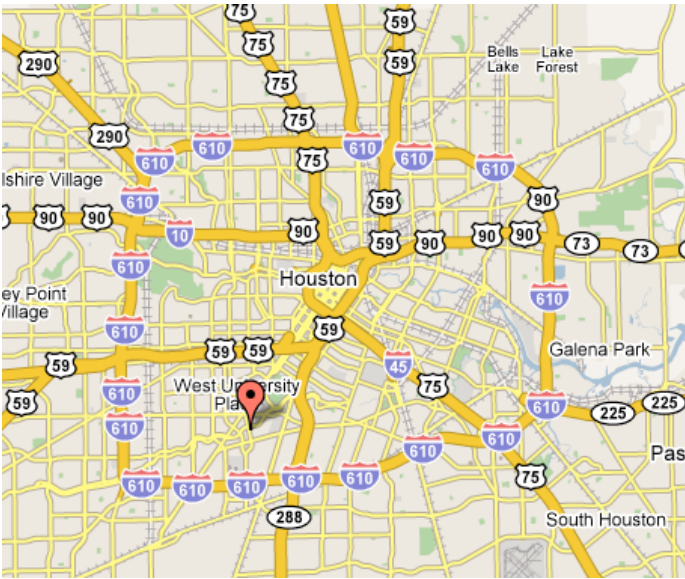

Camp Janus's NEW pickup and drop of area for Camp is:

**Fire Station #33  
7117 Fannin @ South Braeswood**

**FROM 1-10:**

Exit Studemont, drive south on Studemont (Studemont will change its name to Montrose) to Main Street. Curve around the fountain (Mecom Fountain) onto Main street (veering RIGHT, headed southwest). At Holcombe Blvd (also called W. Holcombe Blvd), turn LEFT (headed east). Immediately turn RIGHT (headed south) on Fannin street. Fire station is on your LEFT past Lyndon street.

**FROM 610:**

From 610 South Loop, exit Fannin street and go North. Follow Fannin Street as it veers RIGHT (left would turn into Greenbriar - don't get on Greenbriar!) Fire station is on your RIGHT past Lehall street.

**FROM 59:**

Exit Main street, drive South. Curve around the fountain (Mecom Fountain) onto Main street (veering RIGHT, headed southwest). At Holcombe Blvd (also called W. Holcombe Blvd), turn LEFT (headed east). Immediately turn RIGHT (headed south) on Fannin street. Fire station is on your LEFT past Lyndon street.

**FROM 45:**

Take the 59 exit, heading southwest. Exit Main street, go SOUTH on Main street. Curve around the fountain (Mecom Fountain) onto Main street (veering RIGHT, headed southwest). At Holcombe Blvd (also called W. Holcombe Blvd), turn LEFT (headed east). Immediately turn RIGHT (headed south) on Fannin street. Fire station is on your LEFT past Lyndon street.